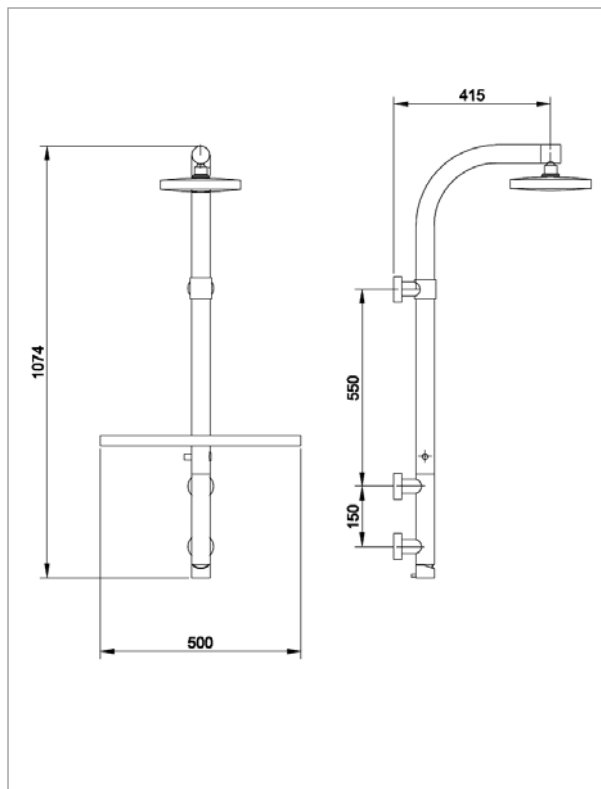

miage®
by omez

Linea / Collection: ZOE

Colonna doccia / Shower column
CD F03839LP.CB

Finitura / Finishing: Cromato bianco / White chromed

Immagine / Picture

100% Made in Italy

Disegno Tecnico / Technical Drawing

REV. 00 -2016/02/15

Descrizione / Description

Colonna Doccia ZOE monocomando con mensola portaoggetti

Colonna curva in ottone, cromata e verniciata bianca.

Completa di: rubinetteria con cartuccia monocomando a dischi ceramici, Soffione Tondo, Doccia Tondo, Flessibile liscio in PVC e mensola pre-montata.

ZOE Shower column-single lever mixer tap with object shelf

Curved shower column, chrome and white varnished version. Complete with: single lever mixer cartridge tap, Tondo shower head, hand shower, PVC flexible hose and pre-mounted object shelf.