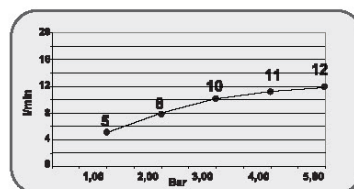

Colonna ZOE + doccia / ZOE shower column-thermostatic + hand shower

Accessori certificati WRAS
WRAS certified accessories

Per dettagli, istruzioni di montaggio, schede tecniche prodotto, scrivere a info@omez.net
For information about product installation and technical drawings, write to info@omez.net