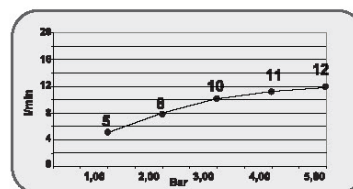

Colonna ZOE + doccia / ZOE shower column-thermostatic + hand shower

Accessori certificati WRAS
WRAS certified accessories

Per dettagli, istruzioni di montaggio, schede tecniche prodotto, scrivere a info@omez.net
For information about product installation and technical drawings, write to info@omez.net