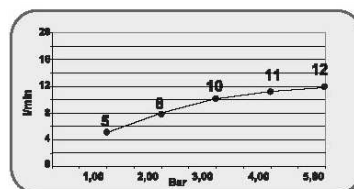

Colonna ZOE + doccia / ZOE shower column-thermostatic + hand shower

Accessori certificati WRAS
WRAS certified accessories