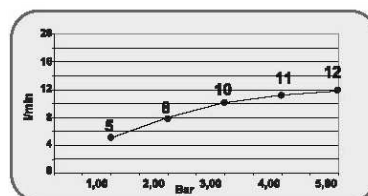

Colonna ZOE + doccia / ZOE shower column-thermostatic + hand shower

Accessori certificati WRAS
WRAS certified accessories