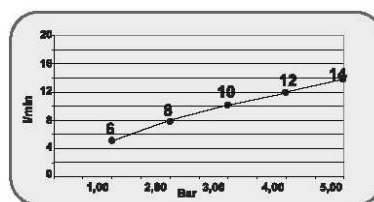

Colonna ZOE + SOFFIONE / ZOE shower column-thermostatic + shower head