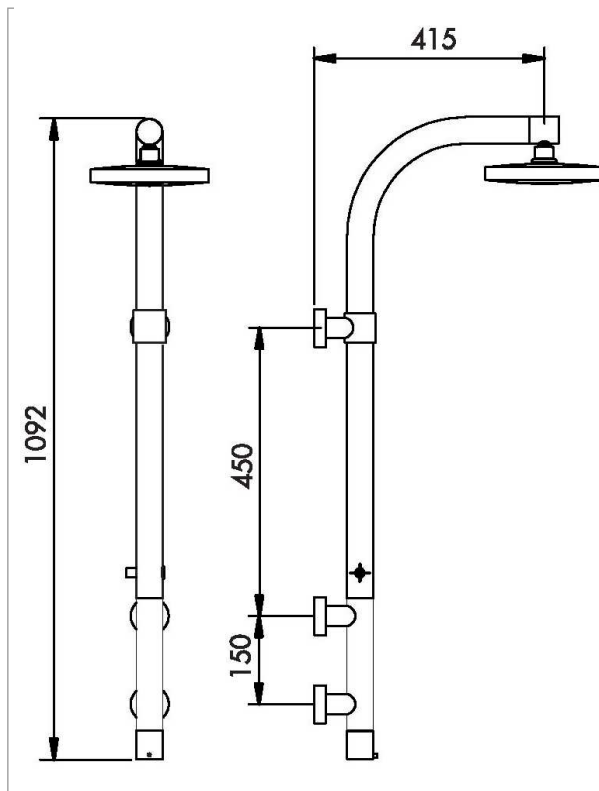

miage®  
by omez

Linea / Collection: ZOE

**Colonna doccia / Shower column**  
**CD F03838L.CB**

Finitura / Finishing: Cromato bianco / White chromed

**Immagine / Picture**

100% Made in Italy

**Descrizione / Description**

**Colonna Doccia ZOE progressiva**

Colonna curva in ottone, cromata e verniciata bianca.  
Completa di: rubinetteria con cartuccia progressiva, Soffione Tondo, Doccia Tondo e Flessibile liscio in PVC.

**ZOE Shower Column-progressive**

Curved shower column, chrome and white varnished version.  
Complete with: progressive cartridge tap, Tondo shower head, hand shower and PVC flexible hose.

**Disegno Tecnico/ Technical Drawing**

REV. 00 -2016/02/15