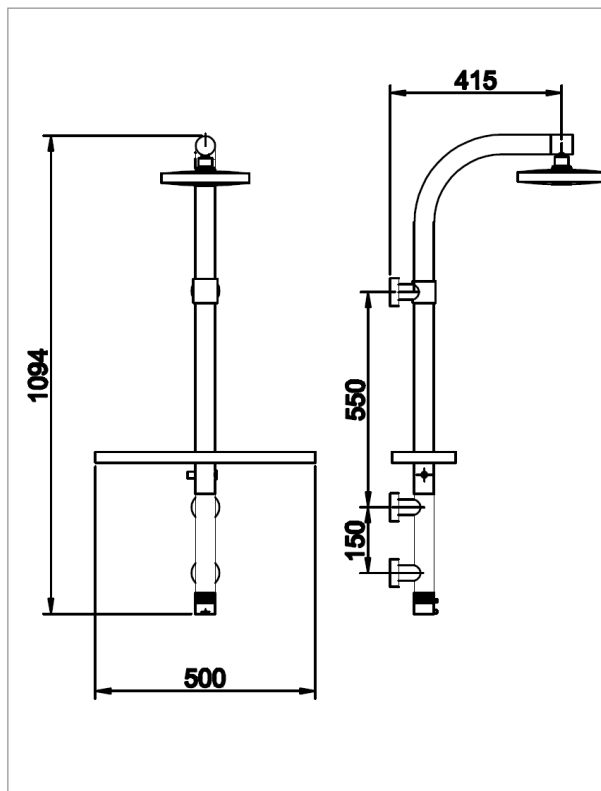

miage®
b y o m e z

Linea / Collection: ZOE

**Colonna doccia / Shower column
CD F03837LP.C**

Finitura / Finishing: Cromato / Chrome

Immagine / Picture

100% Made in Italy

Disegno Tecnico / Technical Drawing

REV. 00 -2016/02/15

Descrizione / Description

**Colonna Doccia ZOE termostatica
con mensola portaoggetti**

Colonna curva in ottone, cromata.
Completa di: rubinetteria con cartuccia termostatica, Soffione Tondo, Doccia Tondo, Flessibile liscio in PVC e mensola pre-montata.

**ZOE shower column-thermostatic
with object shelf**

Curved shower column, chrome version.
Complete with: thermostatic cartridge tap, Tondo shower head, hand shower, PVC flexible hose and pre-mounted object shelf.