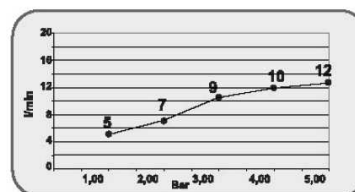

Colonna ZOE + doccia / ZOE shower column-thermostatic + hand shower

Accessori certificati WRAS
WRAS certified accessories