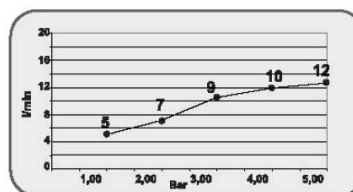

Colonna ZOE + doccia / ZOE shower column-thermostatic + hand shower

Accessori certificati WRAS
WRAS certified accessories

Per dettagli, istruzioni di montaggio, schede tecniche prodotto, scrivere a info@omez.net
For information about product installation and technical drawings, write to info@omez.net