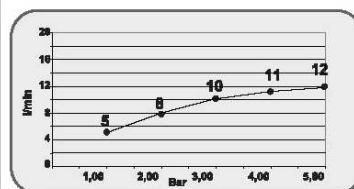

Colonna ZOE + doccia / ZOE shower column-thermostatic + hand shower

Accessori certificati WRAS
WRAS certified accessories