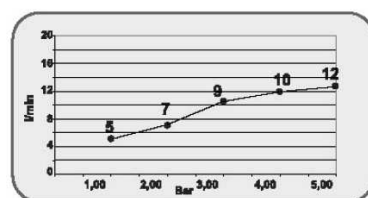

Colonna ZOE + doccia / ZOE shower column-thermostatic + hand shower

Accessori certificati WRAS
WRAS certified accessories

Per dettagli, istruzioni di montaggio, schede tecniche prodotto, scrivere a info@omez.net
For information about product installation and technical drawings, write to info@omez.net