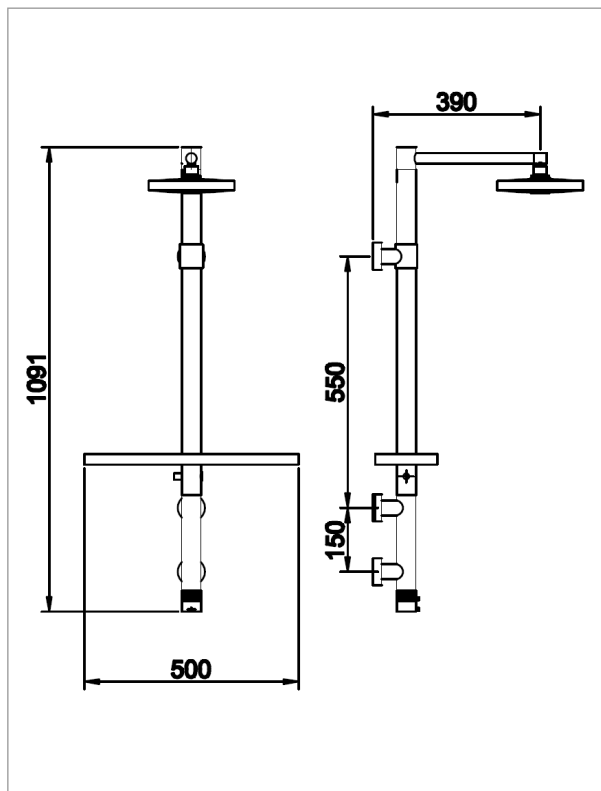

miage®
by omez

Linea / Collection: ZOE

**Colonna doccia / Shower column
CD F03835LP.CB**

Finitura / Finishing: Cromato bianco / White chromed

Immagine / Picture

100% Made in Italy

Disegno Tecnico / Technical Drawing

REV. 00 -2016/02/15

Descrizione / Description

Colonna Doccia ZOE termostatica con mensola portaoggetti

Colonna diritta in ottone, cromata e verniciata bianca.
Completa di: rubinetteria con cartuccia termostatica, Soffione Tondo, Doccia Tondo, Flessibile liscio in PVC e mensola pre-montata.

ZOE Shower column-thermostatic with object shelf

*Straight shower column, chrome and white varnished version.
Complete with: Thermostatic cartridge tap, Tondo shower head, hand shower, PVC flexible hose and pre-mounted object shelf.*