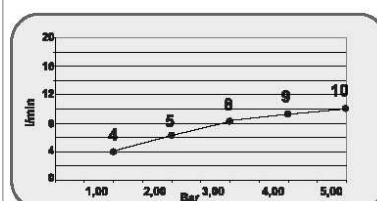

Doccia LISI
LISI hand shower

Per dettagli, istruzioni di montaggio, schede tecniche prodotto, scrivere a info@omez.net
For information about product installation and technical drawings, write to info@omez.net