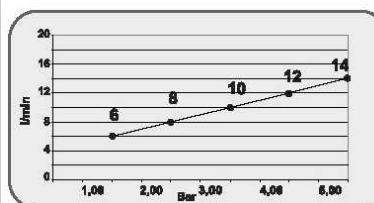

Soffioni laterali LISI
LISI body jets