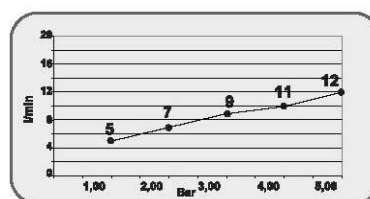

Soffione LISI
LISI shower head