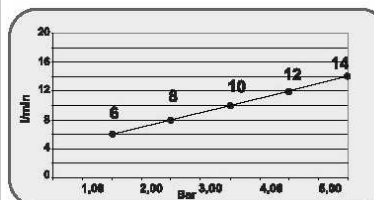

Soffioni laterali
LISI
LISI body jets