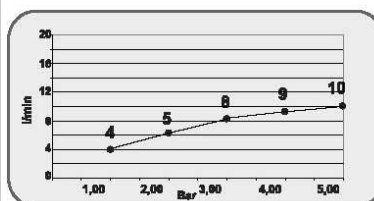

Doccia LISI
LISI
hand shower

Per dettagli, istruzioni di montaggio, schede tecniche prodotto, scrivere a info@omez.net
For information about product installation and technical drawings, write to info@omez.net