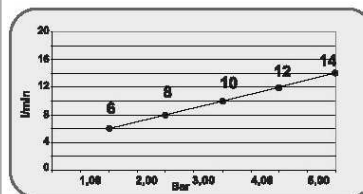

Soffioni laterali
LISI
LISI body jets