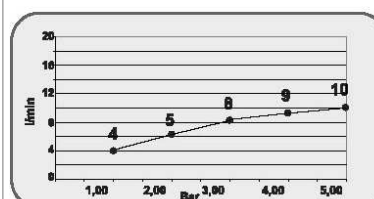

Doccia LISI
LISI hand shower