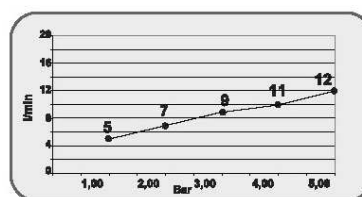

Soffione LISI
LISI shower head