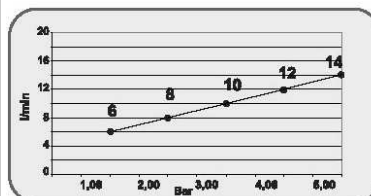

Soffioni laterali LISI
LISI body jets