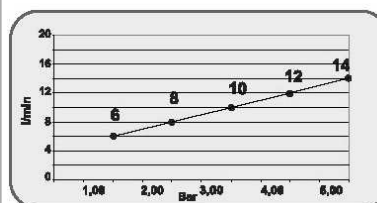

Soffioni laterali
LISI LISI body
jets