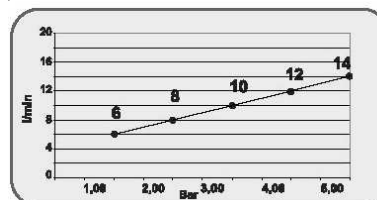

Soffioni laterali LISI
LISI body jets