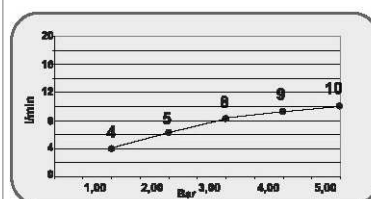

Doccia LISI
LISI hand shower

Per dettagli, istruzioni di montaggio, schede tecniche prodotto, scrivere a info@omez.net
For information about product installation and technical drawings, write to info@omez.net