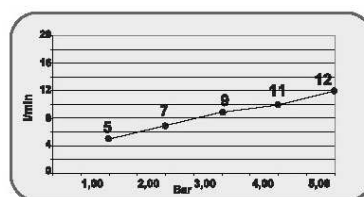

Soffione LISI
LISI shower head